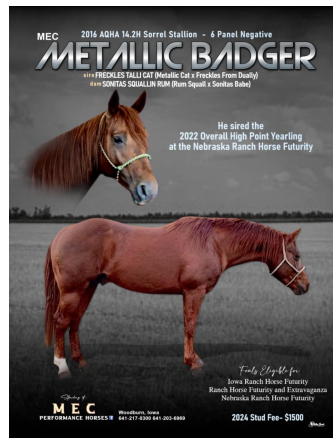

MEC Metallic Badger

Date of Birth: 01/01/2016
 Registration 1: 5797510

Courtesy of IQHA Futurity

MEC Metallic Badger

Freckles Talli Cat

Sonitas Squallin Rum

METALLIC CAT

Freckles From Dually

RUM SQUALL

Sonitas Babe

HIGH BROW CAT

CHERS SHADOW

DUAL PEP

Freckles From Heaven

Peppy San Badger

DOCS CARA LENA